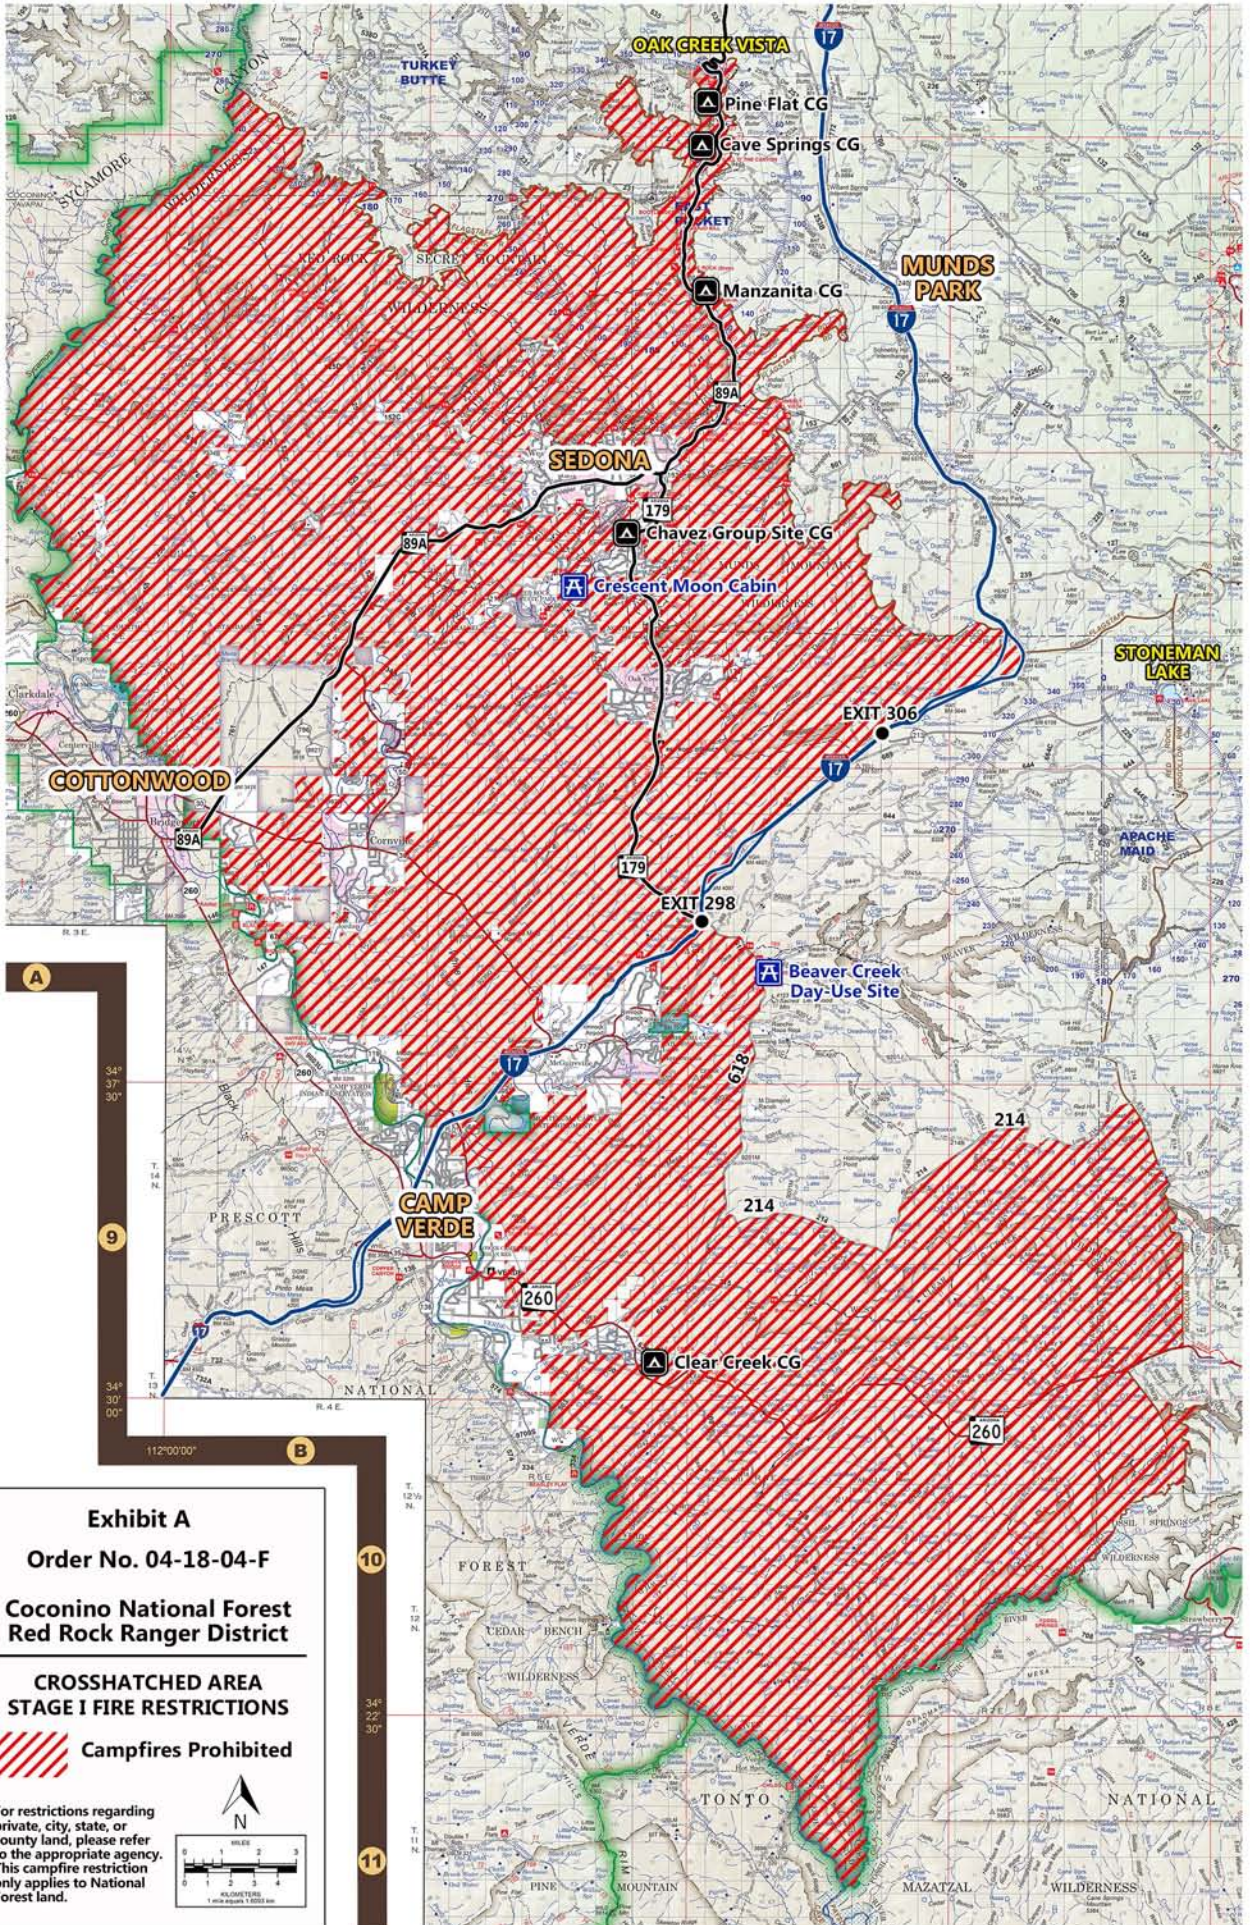

Campfire Restrictions

Exhibit A

Order No. 04-18-04-F

Coconino National Forest Red Rock Ranger District

CROSSHATCHED AREA STAGE I FIRE RESTRICTIONS

Campfires Prohibited