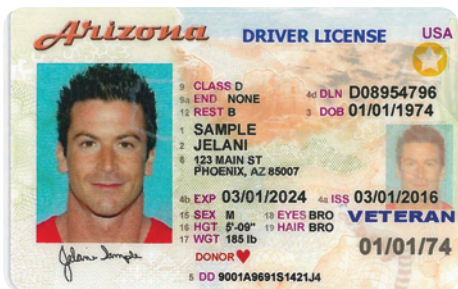

WILL YOUR LICENSE FLY?

DON'T GET GROUNDED

NEW DRIVER LICENSE AND ID CARD REQUIREMENTS STARTING OCTOBER 2020

You will need a Travel ID endorsement to use your Arizona Driver License or Identification Card at TSA security checkpoints.

UNSURE WHETHER YOUR LICENSE OR ID WILL FLY?

The star in the upper right corner tells you it's a Travel ID and you're set for October 2020 and beyond.