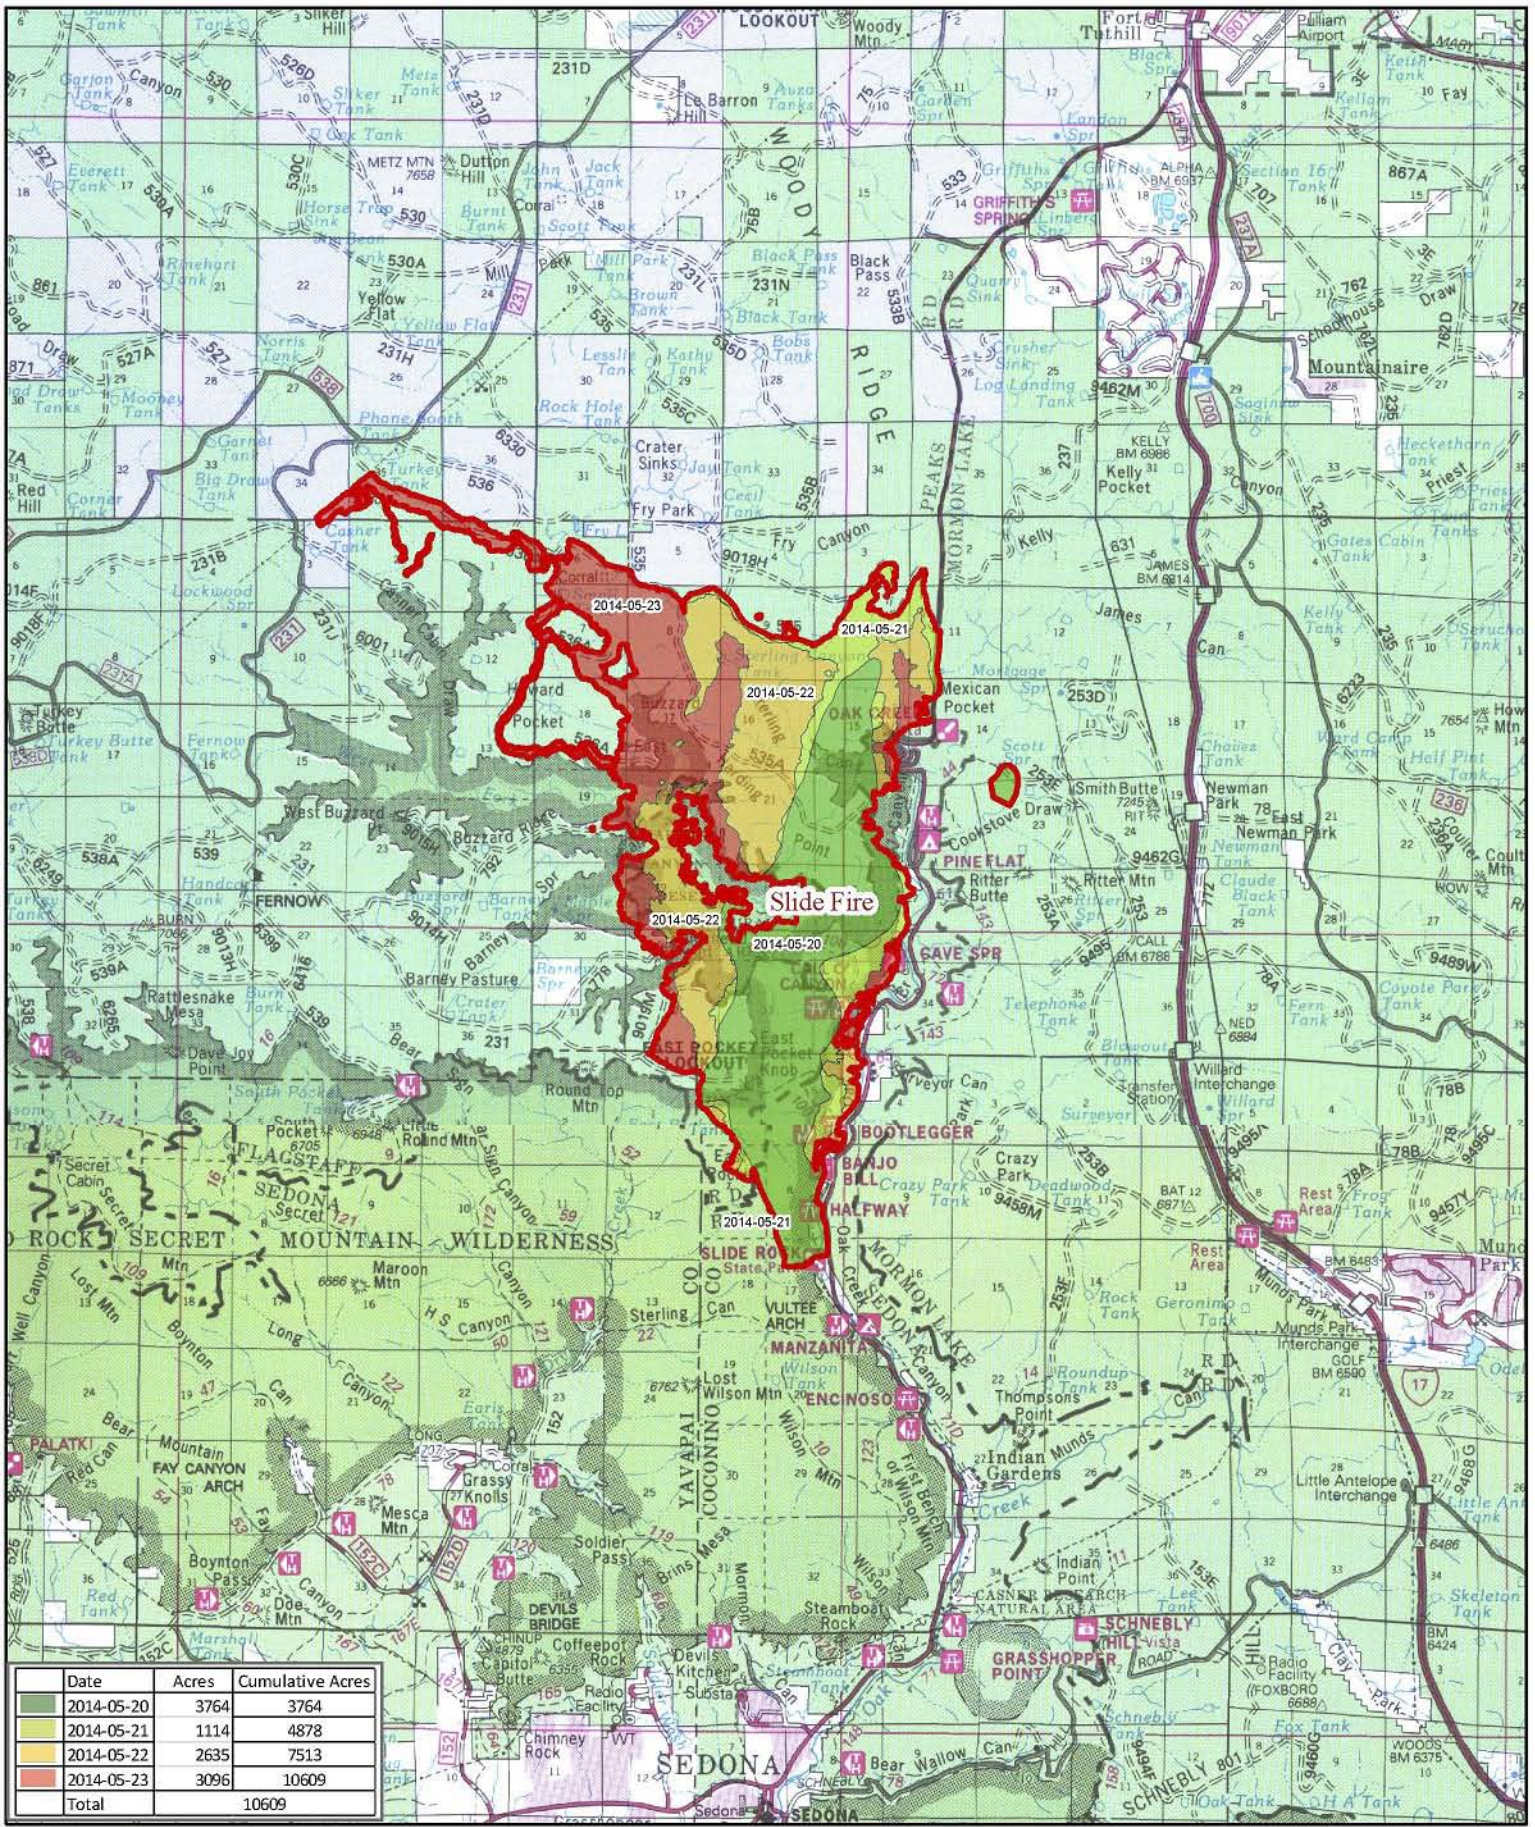

Date	Acres	Cumulative Acres
2014-05-20	3764	3764
2014-05-21	1114	4878
2014-05-22	2635	7513
2014-05-23	3096	10609
Total		10609

 Fire Perimeter:  
May 23, 2014, 10:38 pm

Slide Fire Progression  
Coconino National Forest  
Printed May 24, 2014 am

 **SOUTHWEST AREA TYPE 1  
INCIDENT MANAGEMENT TEAM**  
TONY SCIACCA - INCIDENT COMMANDER

Date	Acres	Cumulative Acres
2014-05-20	3764	3764
2014-05-21	1114	4878
2014-05-22	2635	7513
2014-05-23	3096	10609
Total		10609

 Fire Perimeter:  
May 23, 2014, 10:38 pm

Slide Fire Progression  
Coconino National Forest  
Printed May 24, 2014 am

 **SOUTHWEST AREA TYPE 1  
INCIDENT MANAGEMENT TEAM**  
TONY SCIACCA - INCIDENT COMMANDER