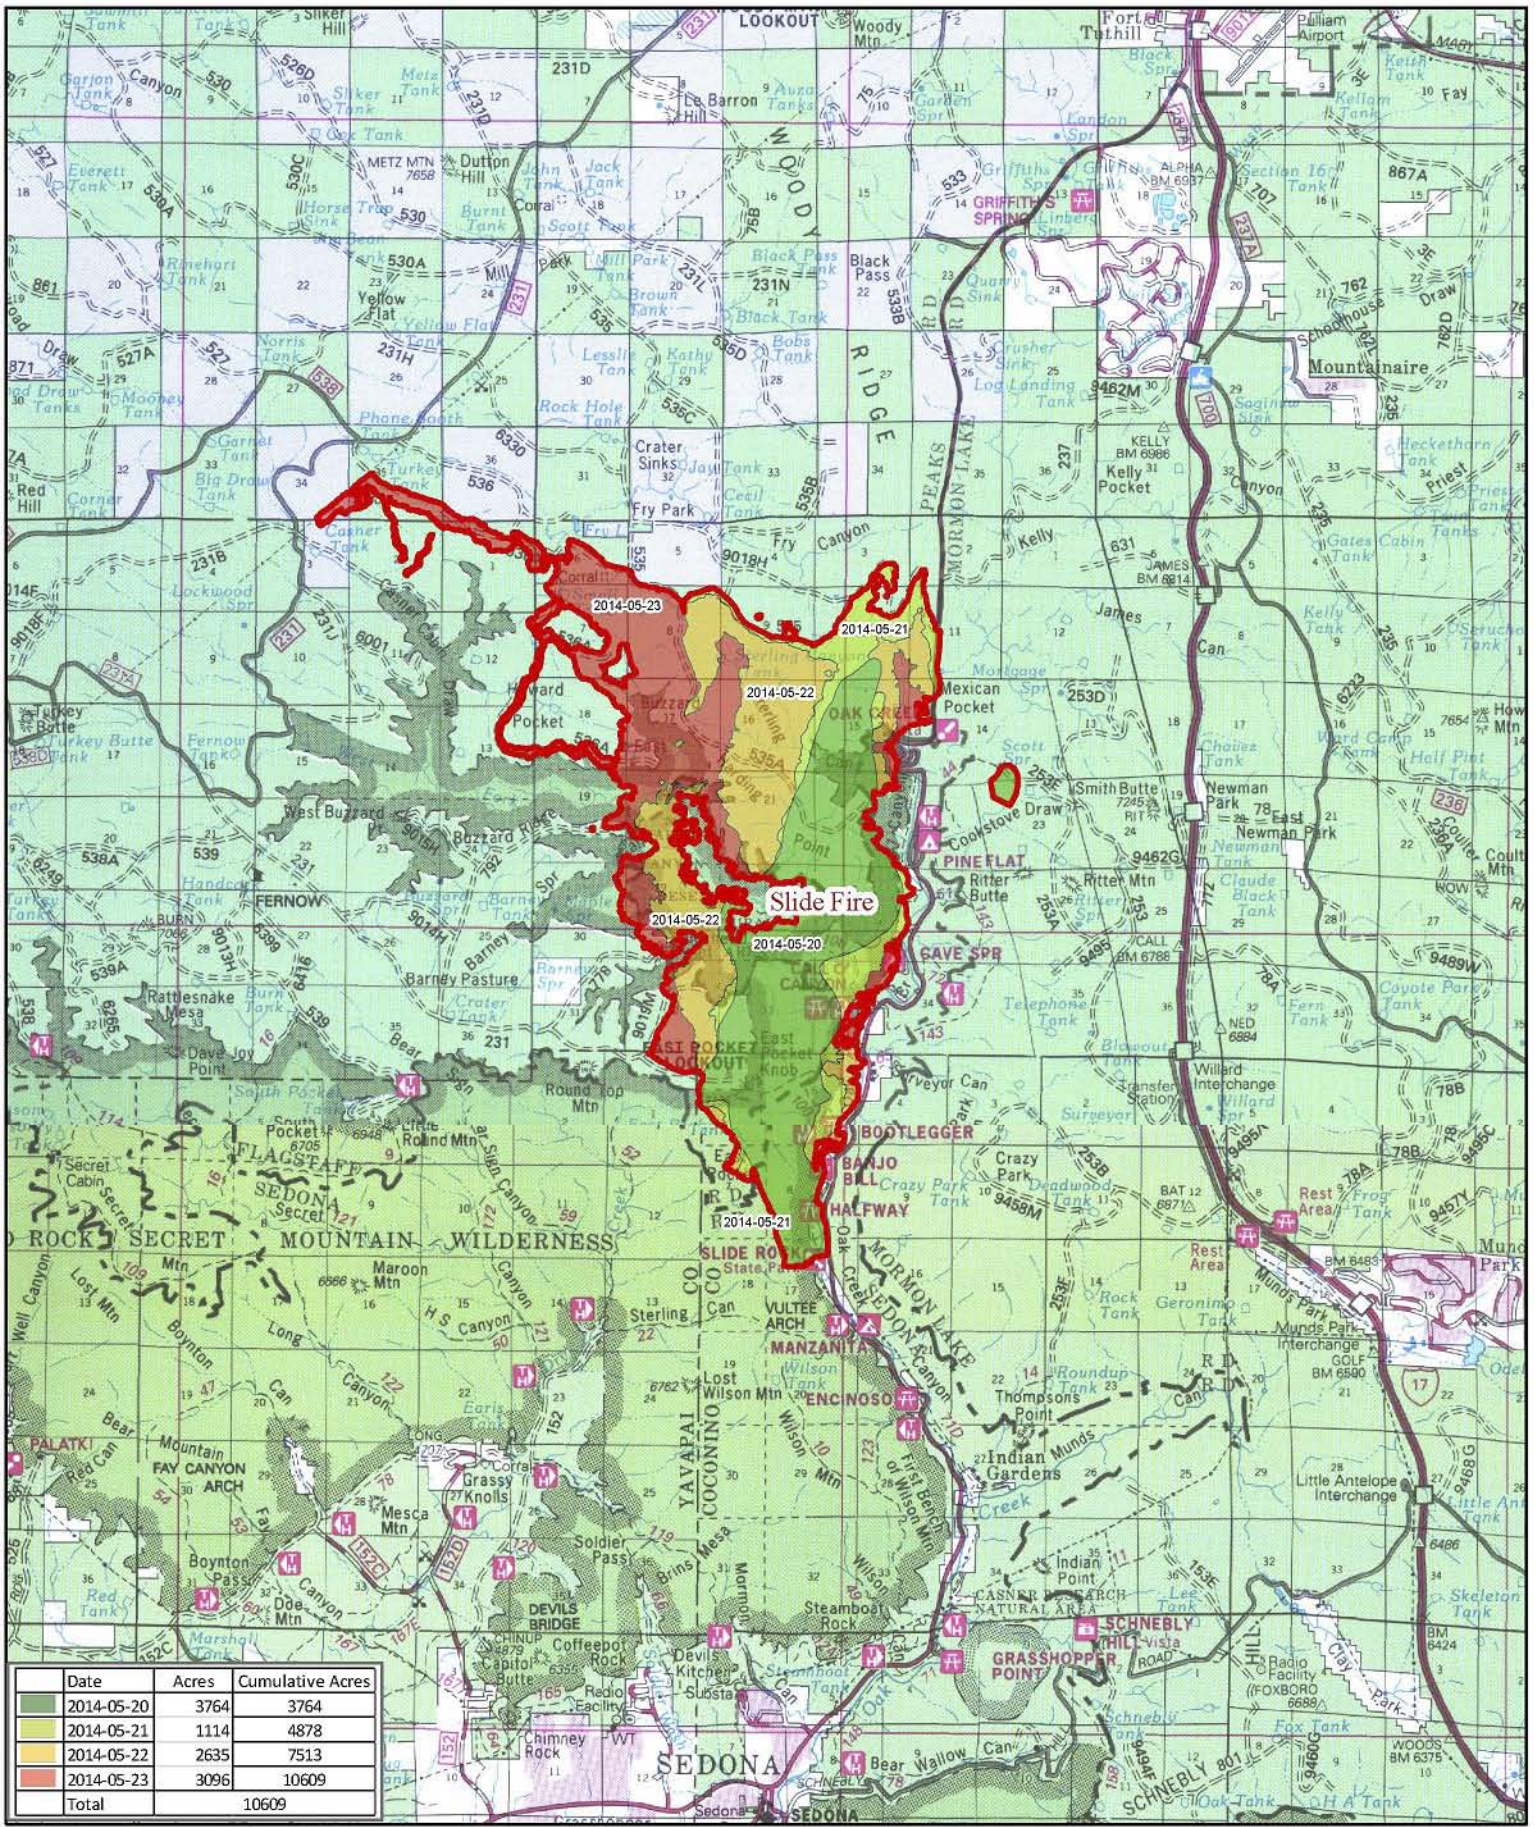

 **SOUTHWEST AREA TYPE 1  
INCIDENT MANAGEMENT TEAM**  
TONY SCIACCA - INCIDENT COMMANDER

Date	Acres	Cumulative Acres
2014-05-20	3764	3764
2014-05-21	1114	4878
2014-05-22	2635	7513
2014-05-23	3096	10609
Total		10609

 Fire Perimeter:  
May 23, 2014, 10:38 pm

Slide Fire Progression  
Coconino National Forest  
Printed May 24, 2014 am

 **SOUTHWEST AREA TYPE 1  
INCIDENT MANAGEMENT TEAM**  
TONY SCIACCA - INCIDENT COMMANDER

Date	Acres	Cumulative Acres
2014-05-20	3764	3764
2014-05-21	1114	4878
2014-05-22	2635	7513
2014-05-23	3096	10609
Total		10609

 Fire Perimeter:  
May 23, 2014, 10:38 pm

Slide Fire Progression  
Coconino National Forest  
Printed May 24, 2014 am