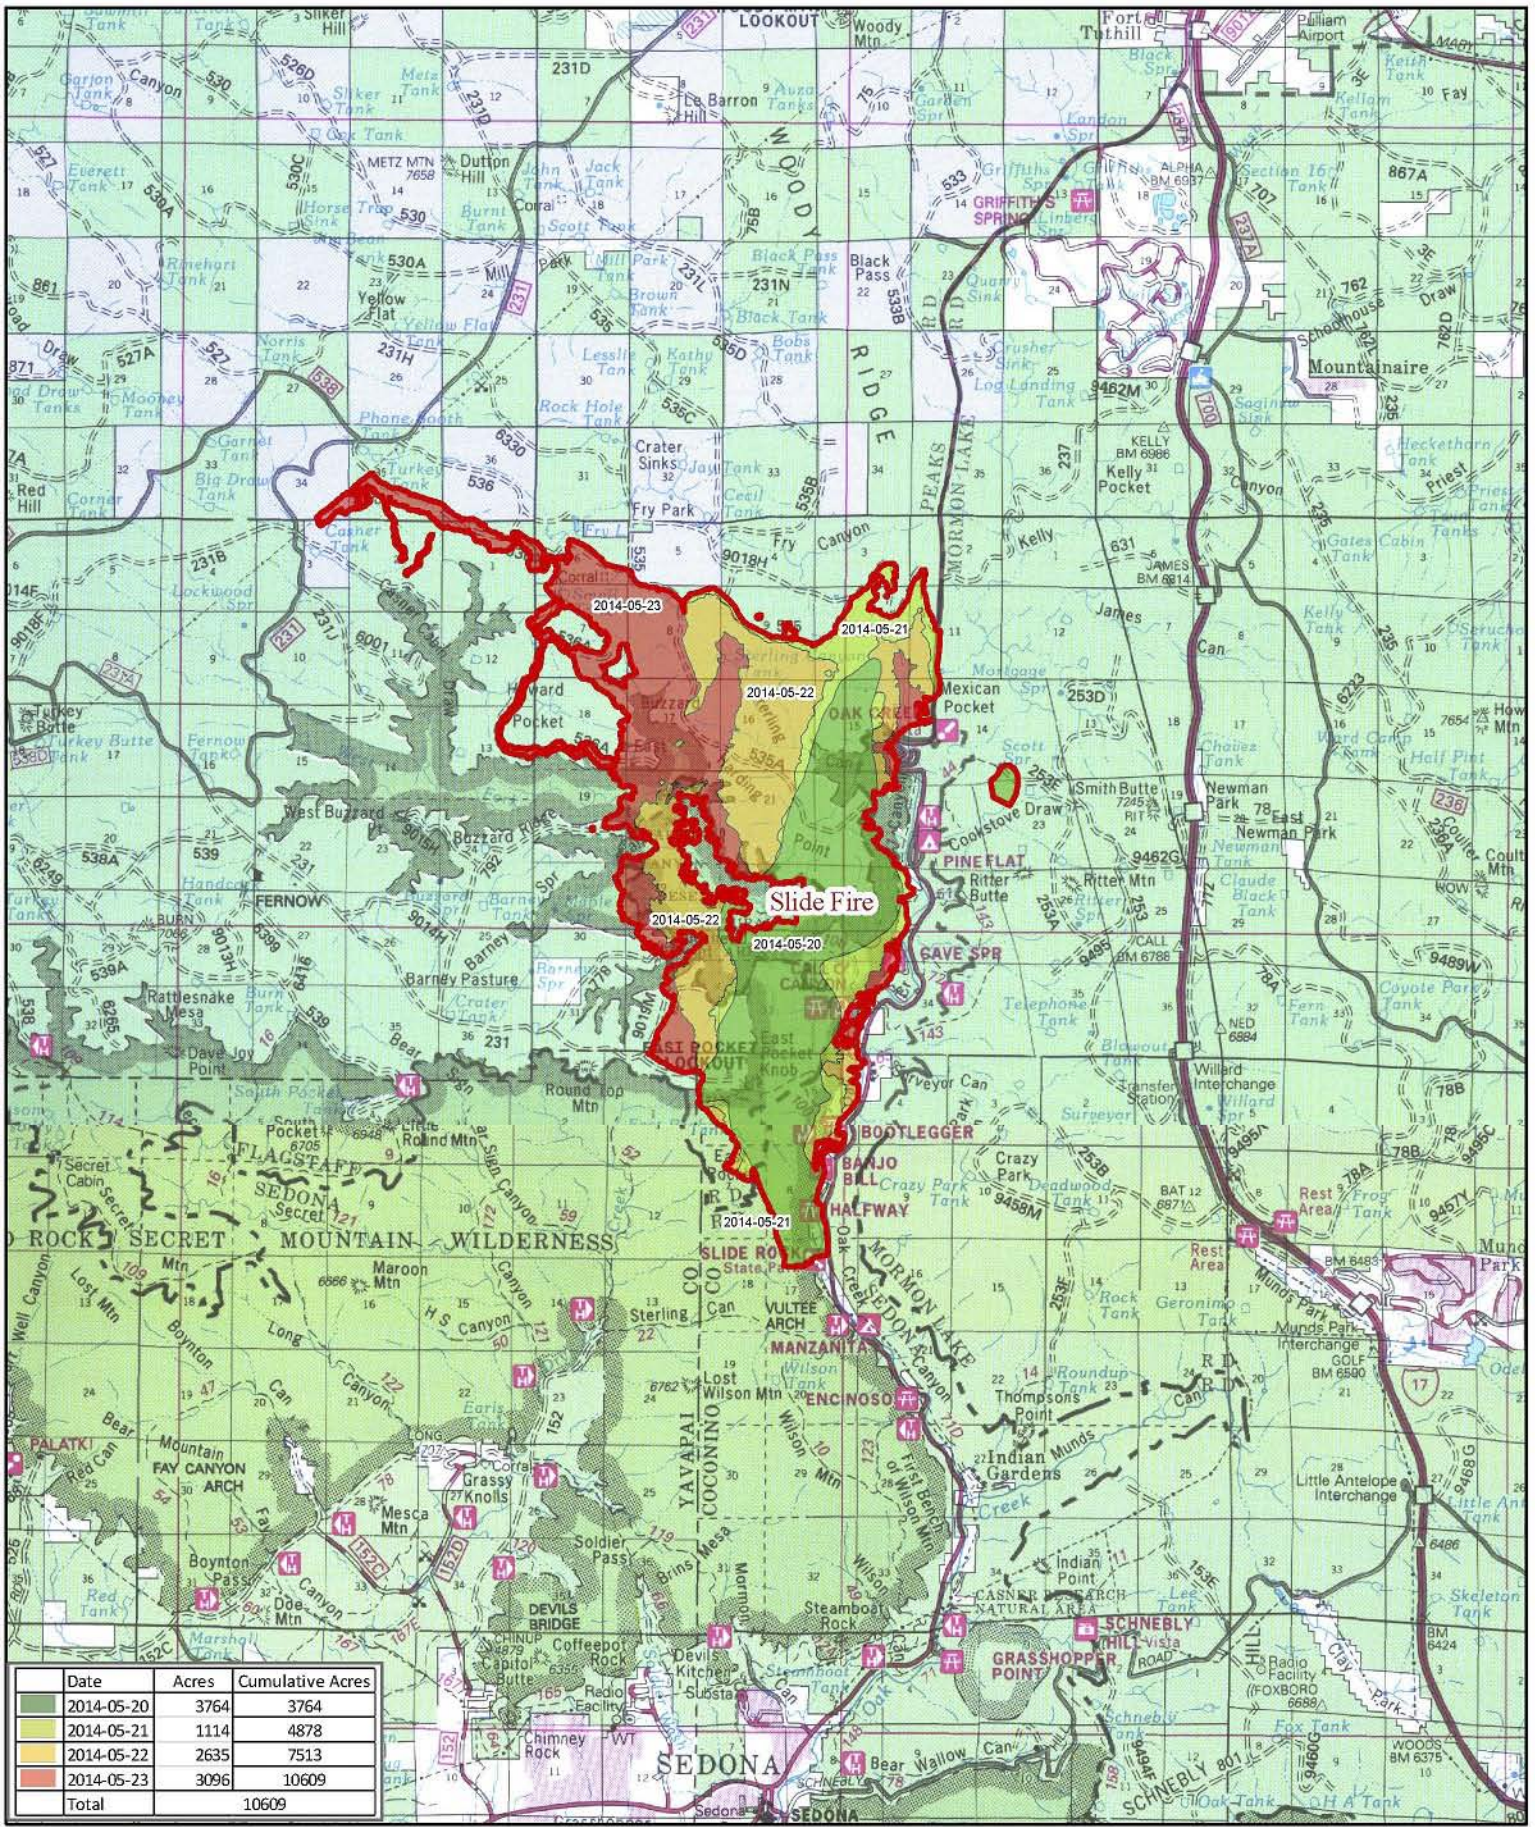

Date	Acres	Cumulative Acres
2014-05-20	3764	3764
2014-05-21	1114	4878
2014-05-22	2635	7513
2014-05-23	3096	10609
Total		10609

 Fire Perimeter:  
May 23, 2014, 10:38 pm

Slide Fire Progression  
Coconino National Forest  
Printed May 24, 2014 am

 **SOUTHWEST AREA TYPE 1  
INCIDENT MANAGEMENT TEAM**  
TONY SCIACCA - INCIDENT COMMANDER

Date	Acres	Cumulative Acres
2014-05-20	3764	3764
2014-05-21	1114	4878
2014-05-22	2635	7513
2014-05-23	3096	10609
Total		10609

 Fire Perimeter:  
May 23, 2014, 10:38 pm

Slide Fire Progression  
Coconino National Forest  
Printed May 24, 2014 am

 **SOUTHWEST AREA TYPE 1  
INCIDENT MANAGEMENT TEAM**  
TONY SCIACCA - INCIDENT COMMANDER