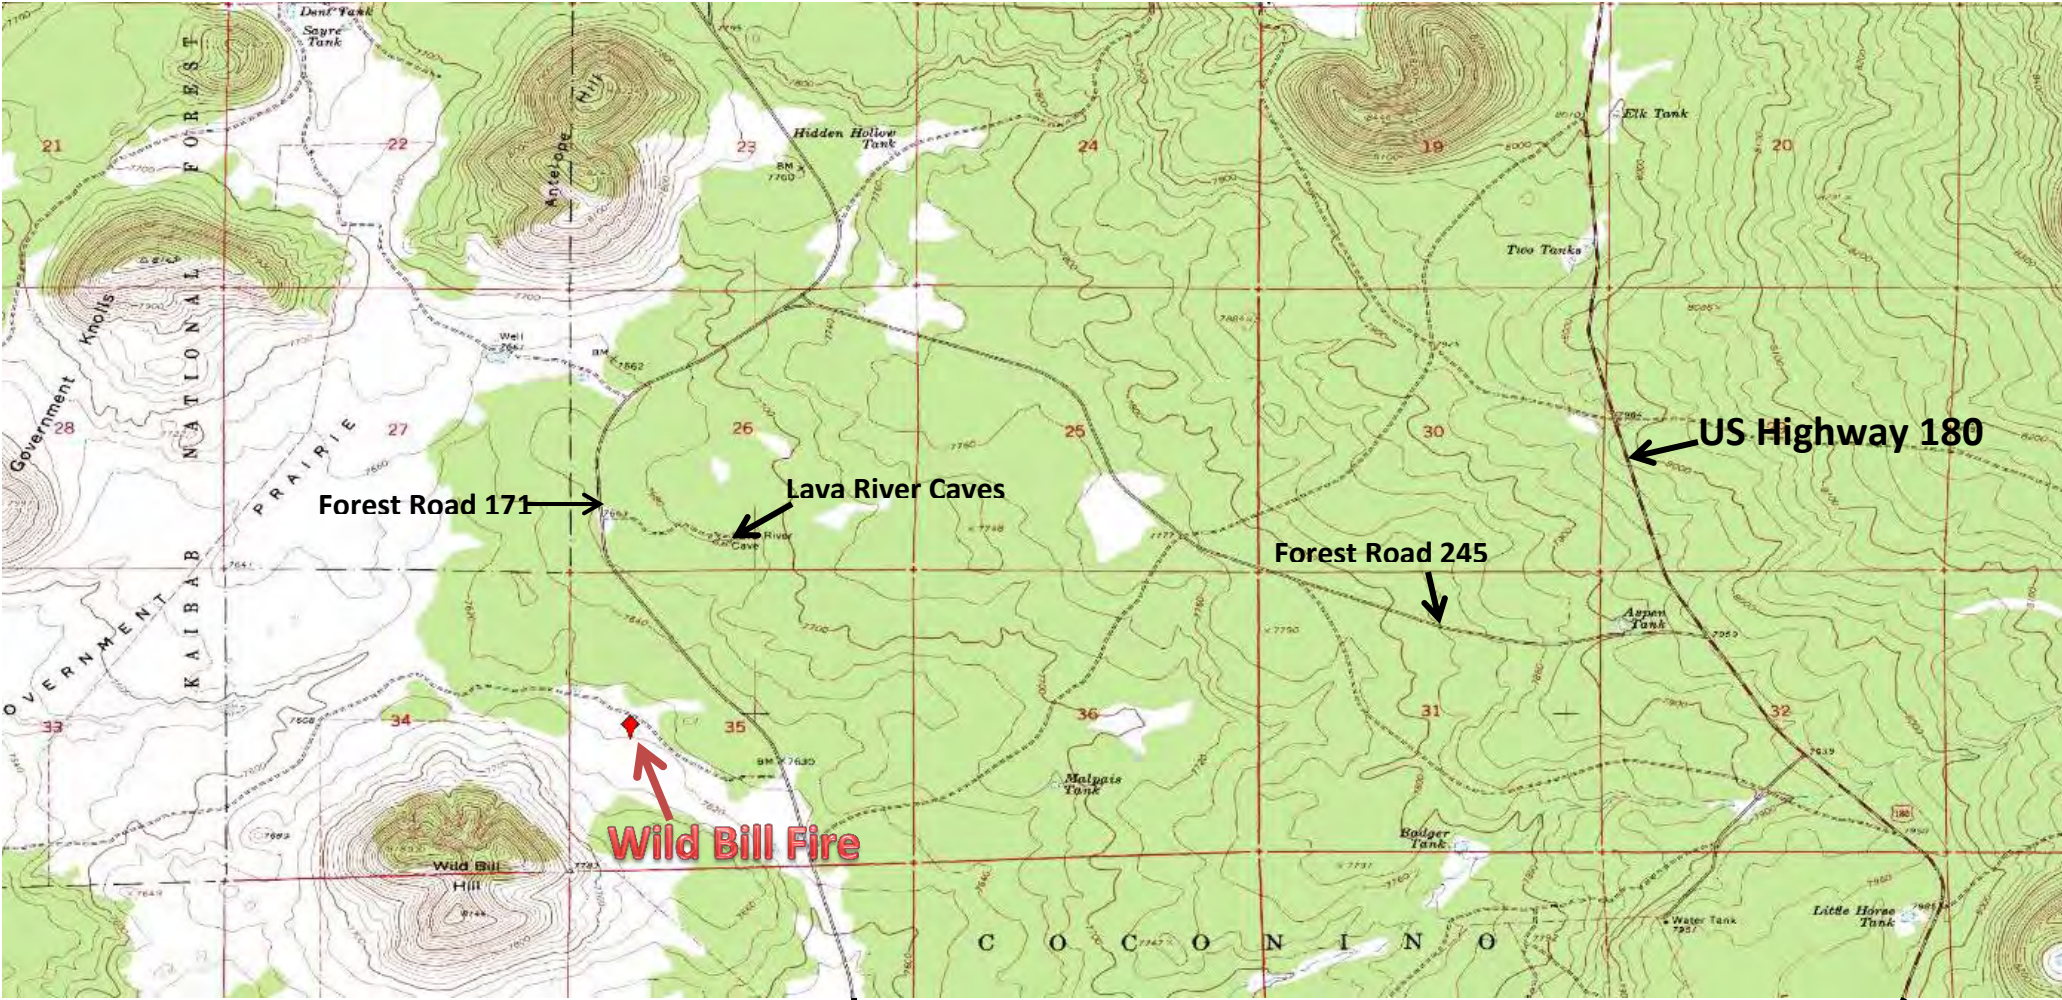

**Wild Bill Fire Location
Detected @ 941 am on June 14, 2013**

Approximately 6 miles to Belmont via Forest Road 171

Approximately 10 miles to Flagstaff via US Highway 180